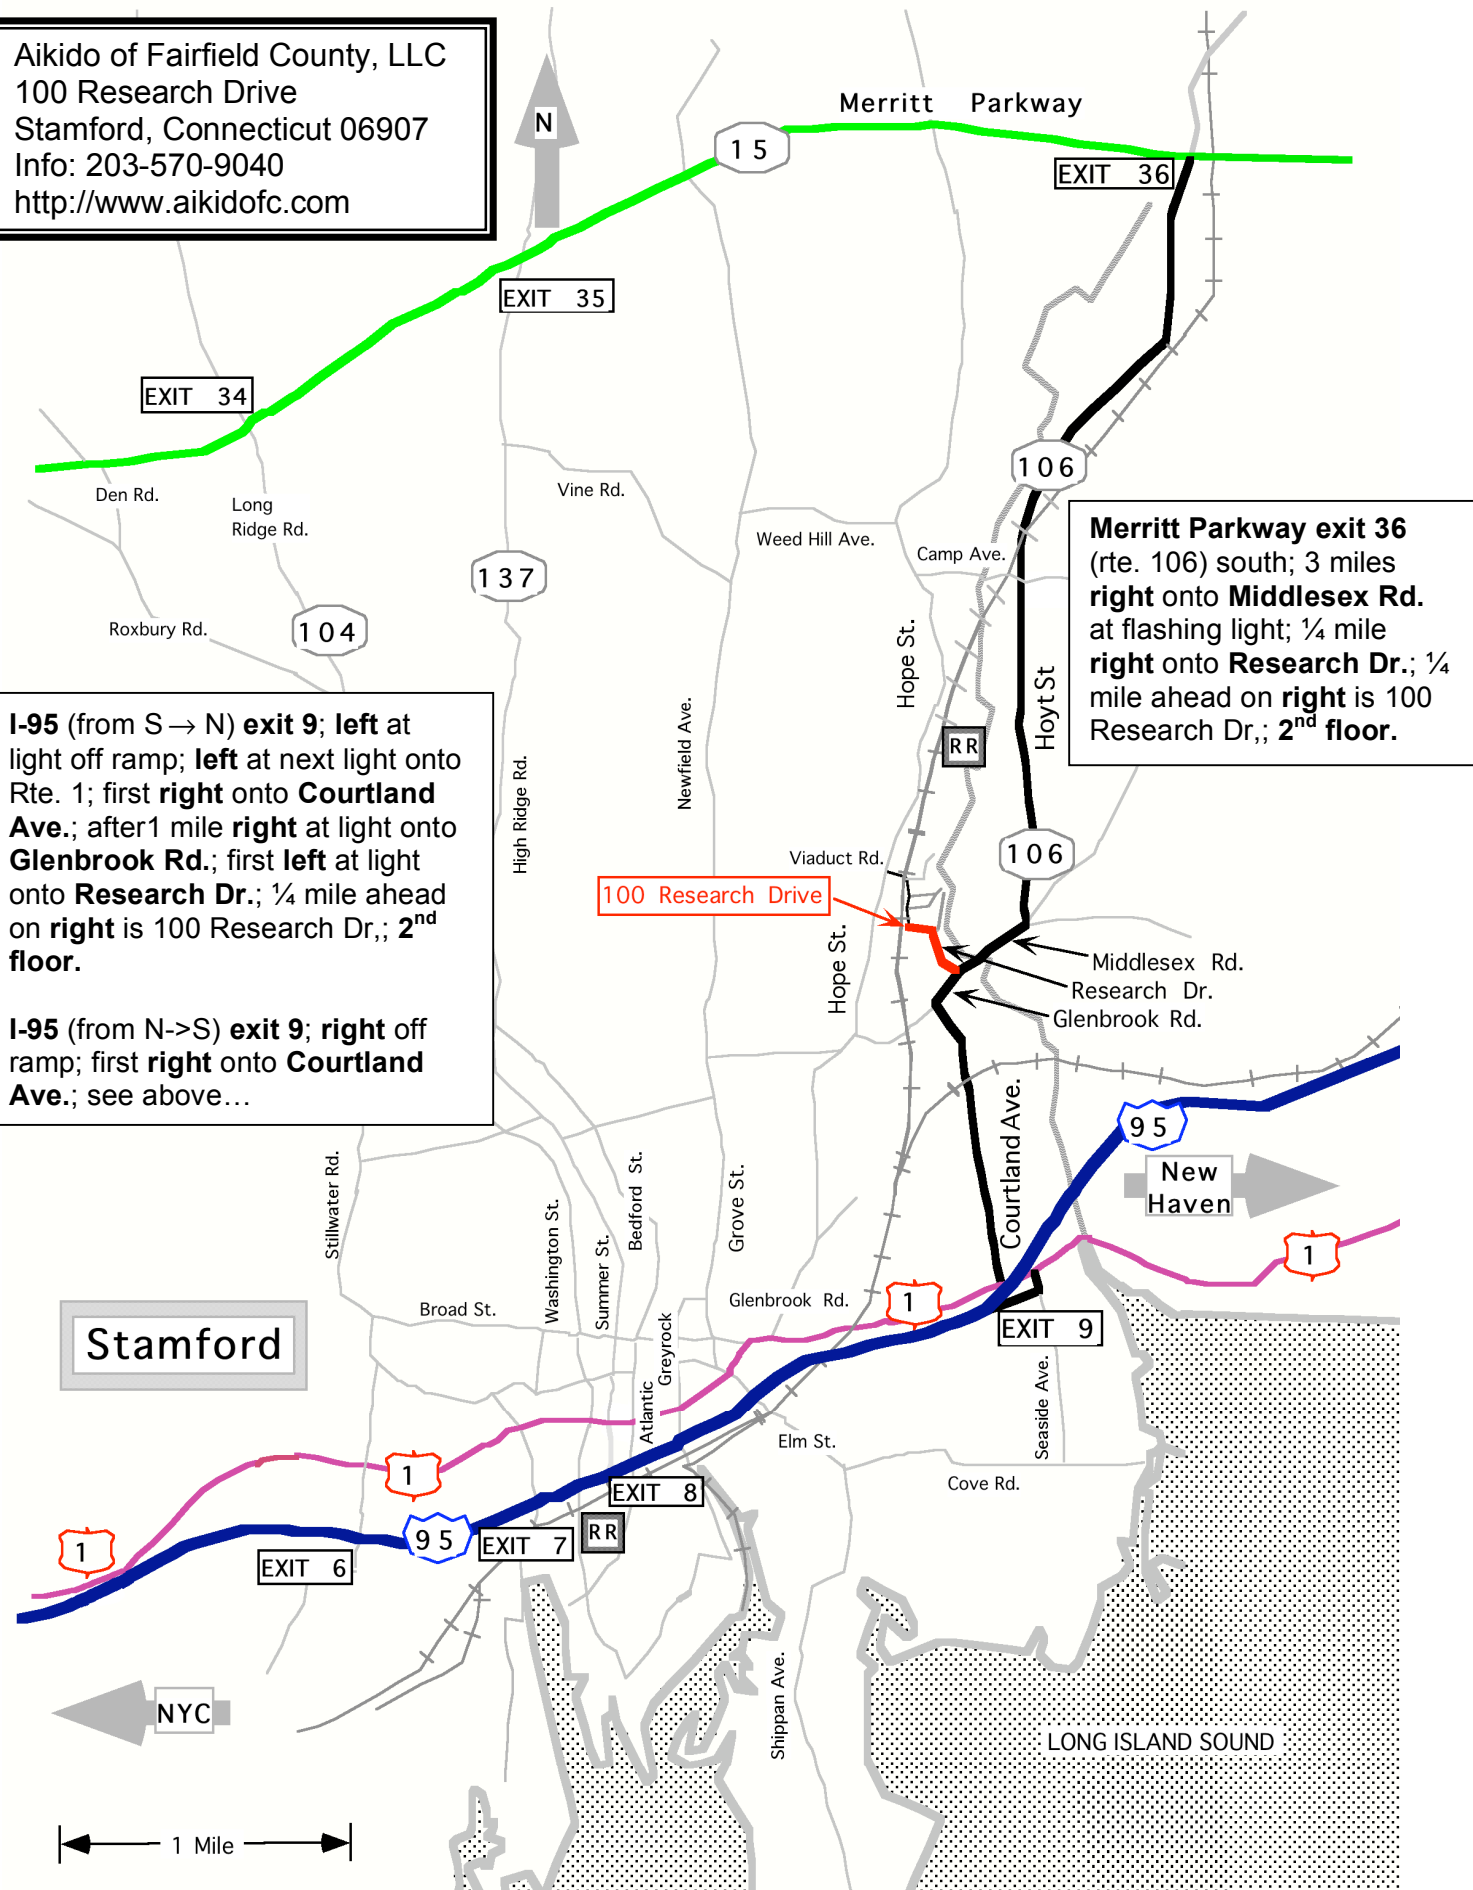

Aikido of Fairfield County, LLC
 100 Research Drive
 Stamford, Connecticut 06907
 Info: 203-570-9040
<http://www.aikidofc.com>

I-95 (from S → N) exit 9; left at light off ramp; **left** at next light onto Rte. 1; first **right** onto **Courtland Ave.**; after 1 mile **right** at light onto **Glenbrook Rd.**; first **left** at light onto **Research Dr.**; ¼ mile ahead on **right** is 100 Research Dr.; **2nd floor.**

I-95 (from N → S) exit 9; right off ramp; first **right** onto **Courtland Ave.**; see above...

Merritt Parkway exit 36 (rte. 106) south; 3 miles **right** onto **Middlesex Rd.** at flashing light; ¼ mile **right** onto **Research Dr.**; ¼ mile ahead on **right** is 100 Research Dr.; **2nd floor.**

Stamford

NYC

New Haven

LONG ISLAND SOUND